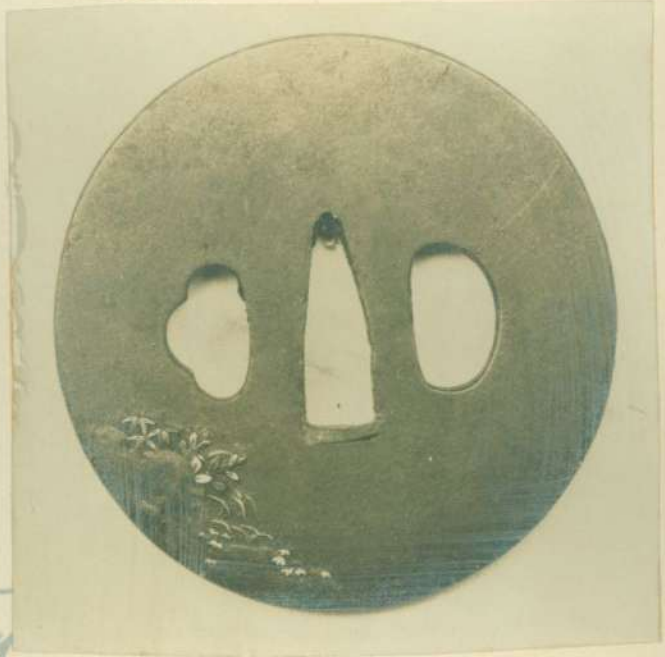

130819
No. 228.

Obverse

Tsuba *Ya Katsura.*

Metal *Steel*

School or Style *Nara*

Maker's Name *Masamasa.*

Reverse

Date *2nd half of 18th century*

Subject of Decoration

Obverse:— *Two long armed monkeys hanging from a tree.*

Reverse:— *Plants and rocks suggestive of high cliff.*

Note:—

Tray 4