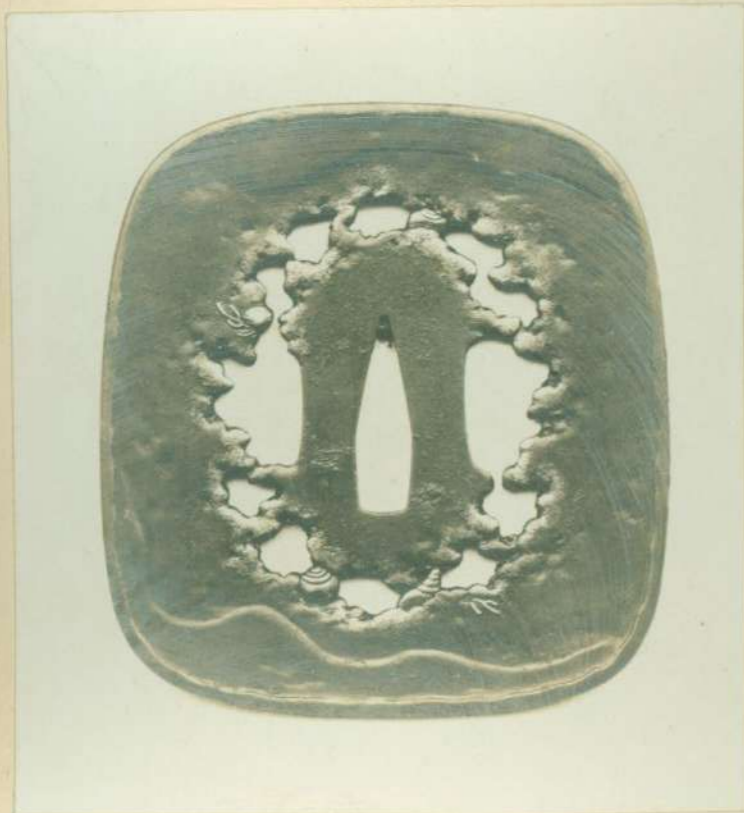

130785
No. 194.

Obverse

Trey 4

Tsuba *Ja Katana*

Metal *Steel*

School or Style *Colanishi*

Tanaka Tomisai
Maker's Name *Kakihan of*

"Shige Yasu of Suway family - named Bungiro.
A citizen of Kyoto and a descendant of
Sanmonya Saburozaemon." (vol II. of Ko Kon
Kinpo Ben Kan)

Date *2nd half of 18th Century.*

Subject of Decoration

Reverse

Obverse:—

Reverse:—

*Sea shells, sea weeds and
water.*

Note:—