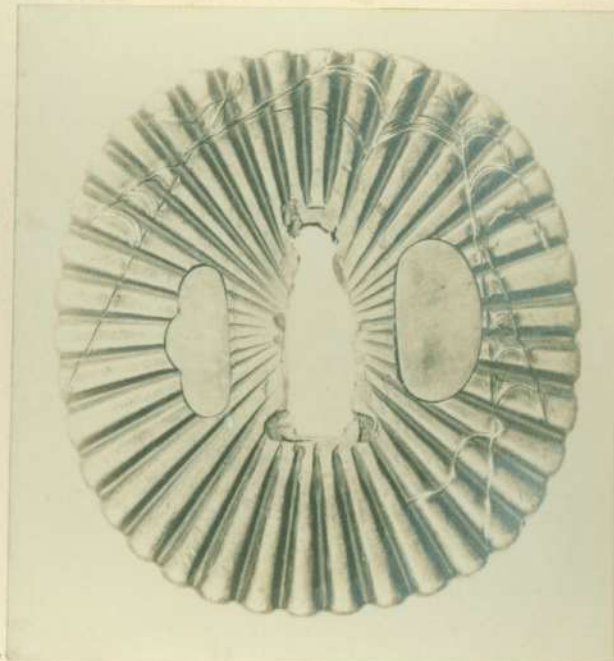

130727  
No. 141.

Obverse

Tsuba *Ja Katana*

Metal *Brass*

School or Style *Kara*

Maker's Name *Unknown.*

Reverse

Date *2<sup>nd</sup> quarter of 18<sup>th</sup> Century*

Subject of Decoration

Obverse:— *A dragon fly entangled in a spider's web.*

Reverse:— *The spider's web. The whole guard the shape of a chrysanthemum.*

Note:—

*Troy 3*