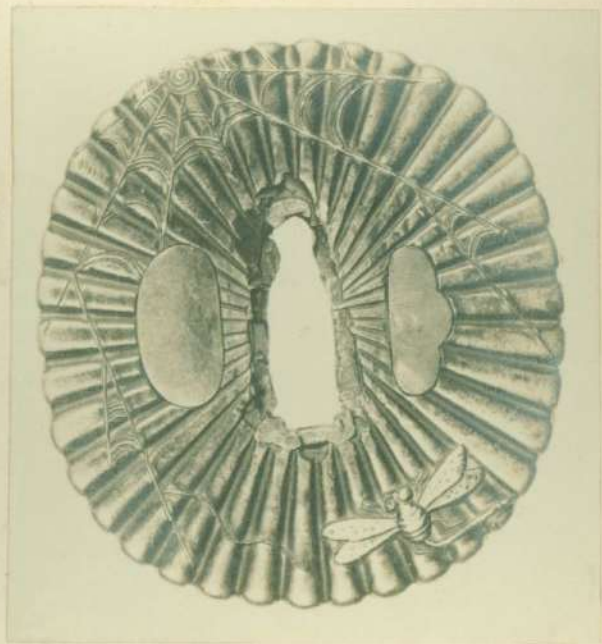

130727  
No. 141.

Obverse

Tsuba *Ja Katana*

Metal *Brass*

School or Style *Kara*

Maker's Name *Unknown.*

Reverse

Date *2<sup>nd</sup> quarter of 18<sup>th</sup> Century*

Subject of Decoration

Obverse:— *A dragon fly entangled in a spider's web.*

Reverse:— *The spider's web. The whole guard the shape of a chrysanthemum.*

Note:—

*Troy 3*