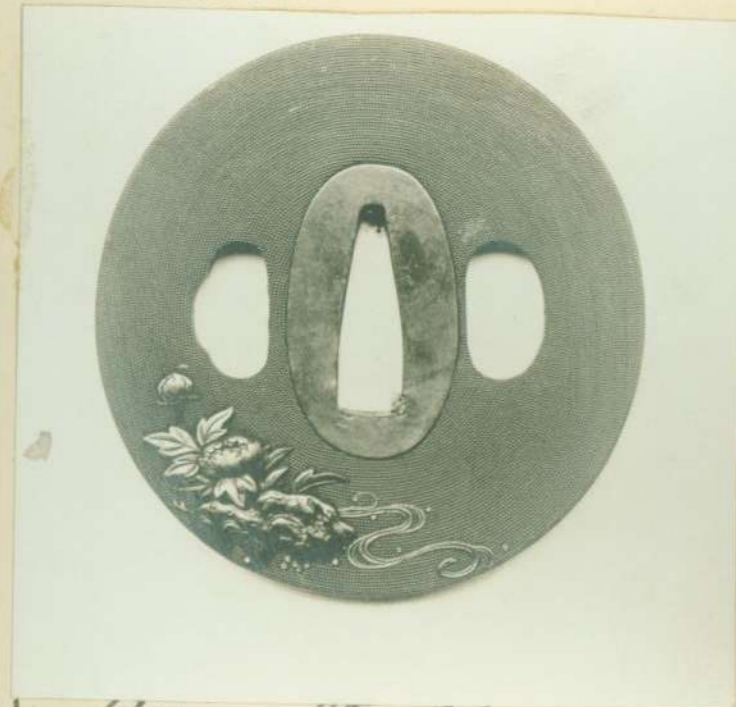

Troyl

130612

No. 21

Obverse

Tsuba *Ja Katawa*

Metal *Shakudo*

School or Style *Yanagawa*

Maker's Name *Isobaru*
Yanagawa

Neg # 40645

Reverse

Date *End of 18th Century*

Subject of Decoration *Botan ni - Kara - Kusuri*

Obverse:— *Mythical lion frolics near tree peony*

Reverse:— *Tree peony by rocks and stream*

Note:—