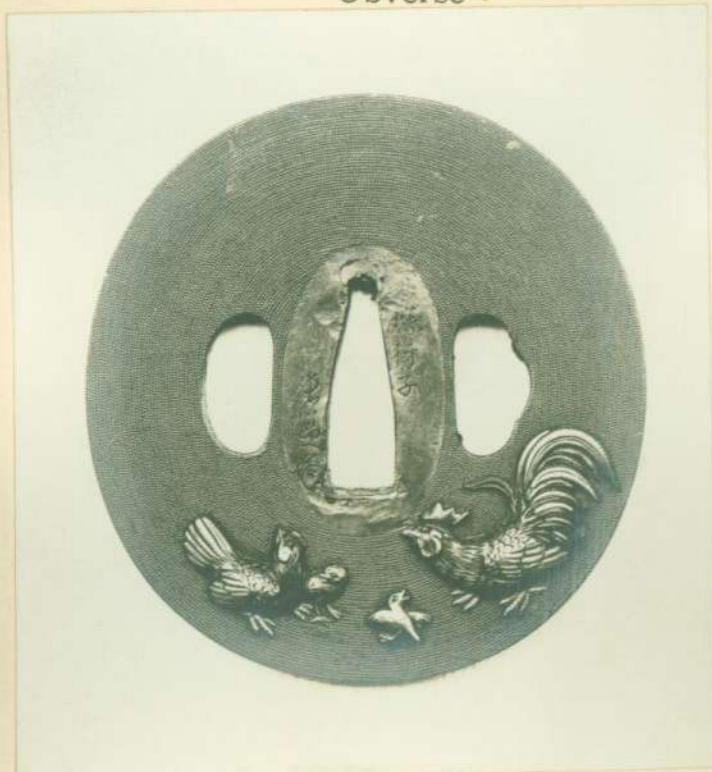

Neg # 40643

130611

No. 20.

Obverse .

Tsuba *Ja Natana*

Metal *Shakudo.*

School or Style *Ichimonjiya*

Maker's Name *Kagayaki*

*Gikōsi*  
(See no. 1623 Coll. of G. Oeder)

Date *Early 19<sup>th</sup> Century.*

Subject of Decoration

Obverse:—

*cock, hen and chicks.*

Reverse:—

Note:— *See signature 166 in Tomkinson.*

Neg # 40644