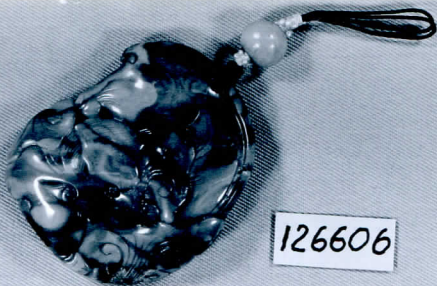

FIELD MUSEUM OF NATURAL HISTORY.

126606

ENT

C8
l54B-10/12
IndCountry **China**Locality **PEKING**People **Chinese**Name **Girdle pendant of brown clouded amber carved**
a lion-like animal holding
with low relief representing ling-chi in relief.**Attached by dark blue cord with seed pearls and
jade bead.**Collection **Capt. Marshall Field Expedition to China, 1923.**

Notes

Acc. 1462

Width **4.5cm** Length **7cm** Height _____ Price _____NEG. ALB. P. 305
+ #75745

126606