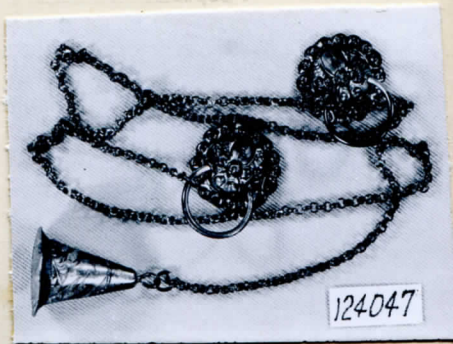

People **Chinese.**

Stock

Name *Gilt silver chain with a bell and
2 lion-heads*

4472

NEG. ALB. P. 312

Collection **Mrs. T. B. Blackstone Expedition,
Berthold Laufer, Collector 1908=1910.**

Notes

Acc. 1114

Width Length Height Price

124047