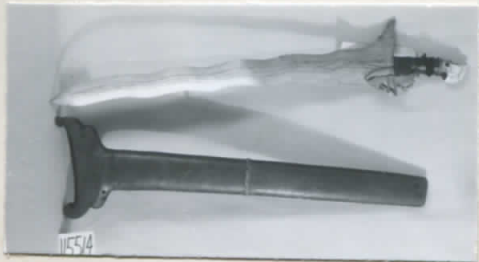

People

Moro

Stock.

Name

Pines
Bato vsca board - Navy

blade with etched ornamentation

Black cotton wrapped hand grasp.

Surmounted with carving in ivory.

Sca board of two pieces of wood

staked together with pegs + cotton band.

Collection

Edward C. Aeger. Gift

Notes

NEG. ALB. P. 461

Acc. 1161.

Width

Length

Height

Price

11514