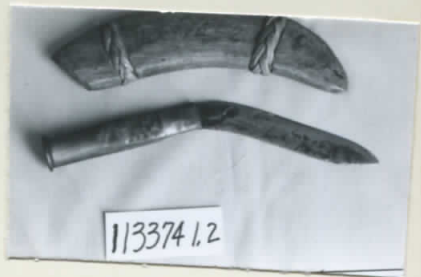

Stock.

Name Knife & sheath (oo-wah)
 Short narrow blade. Oblique
 handle formed by cartridge shell
 Arc shaped sheath of two pieces
 of wood, bound with two bands
 of braided rattan. For harvesting rice

296.

Collection R. F. Cummings Expedition,

(S. C. Simms, Collector 1909).

Notes

Acc. 1095

Width Length 15.2 cm Height

Price \$.10

NEG. ALB. P. 398