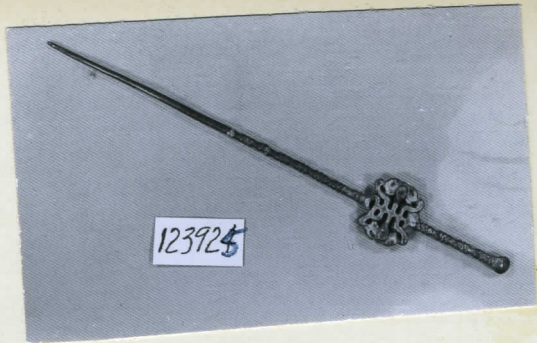

Ind

123925
ENTCountry China.

54B-10/03

Locality Honanfu. PekingPeople Chinese.

Stock.

Name Silver hairpin shaped into appearance of bamboo with design of shou ("longevity") enameled in blue & two bats.

NEG. ALB. P. 309

Collection Mrs. T. B. Blackstone Expedition,
Berthold Laufer, Collector 1908-1910.

Notes

Acc. 1114

Width _____ Length _____ Height _____ Price _____

123925