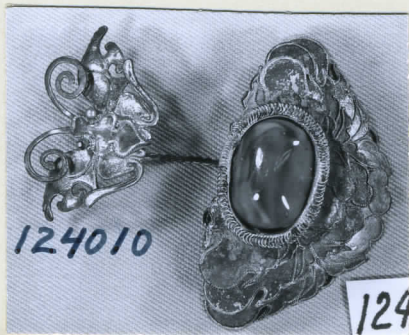

124010  
ENT

Country **China.** 54B-10/01 <sup>hd</sup>  
 Locality **Honanfu.** *Han-chung*  
 People **Chinese.** Stock.

Name *Plated silver ornament surmounted by butterfly, sewed on to cap.*

4234

NEG. ALB. P. 310

Collection **Mrs. T. B. Blackstone Expedition,**  
**Berthold Laufer, Collector 1908-1910.**

Notes

Acc. 1114

Width \_\_\_\_\_ Length \_\_\_\_\_ Height \_\_\_\_\_ Price \_\_\_\_\_

124010

124