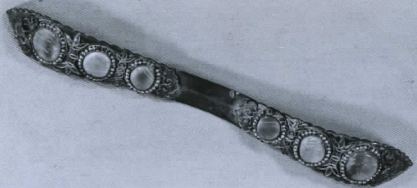

People Chinese.

Stock.

Name Plated silver spangle inlaid with green and pink glass pieces.

4249

NEG. ALB.P. 308

Collection Mrs. T. B. Blackstone Expedition,  
Berthold Laufer, Collector 1908=1910.

Notes

Acc. 1114

Width \_\_\_\_\_ Length \_\_\_\_\_ Height \_\_\_\_\_ Price \_\_\_\_\_

124001