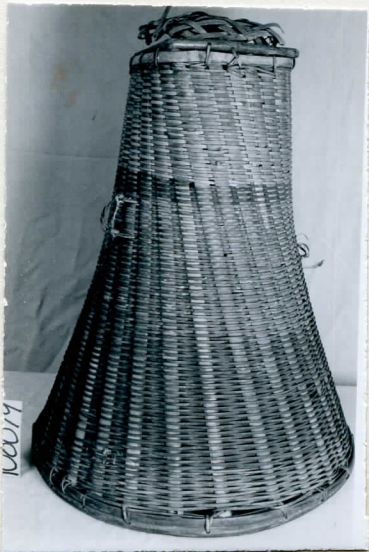

People Igorot

Stock.

Name *Laba ti babai'*, Women's
conical carrying basket. Square
bottom. Sides of rim broken.Is carried on the back, supported
by band which passes across
the forehead.Collection R. F. Cummings Expedition,
(F. C. Cole, 1907-8).

Notes

Acc. 1060

Width *top 19'* LengthHeight *25 1/2* Price *P. 20*

neg. #16 p. 373

10014