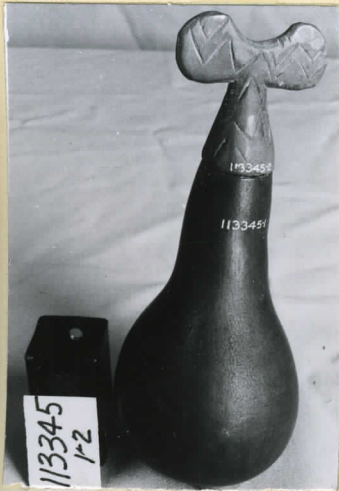

A
113345

ENT

FIELD MUSEUM OF NATURAL HISTORY.

34-17

Country Luzon Isld., Philippine Islands.

Locality Banawe Mountain Prov.

People Ifugao. Stock.

Name Lime holder (ta-ba-yag)
Small globular bodied gourd
Long round neck.

Collection R. F. Cummings Expedition,
(S. C. Simms, Collector 1909).

Notes

Acc. 1095

Width Length Height Price trade

275.
NEG. ALB. P. 397

113345
1-2

113345

113345