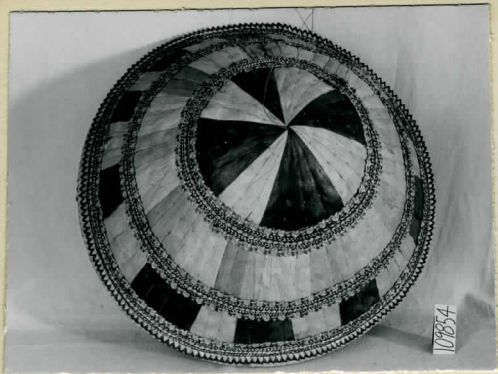

Name Fotok, Hood Cwri,  
 same type as 109851

Collection R. F. Cummings Expedition,  
 (F. C. Cole, 1907-8).

Notes

Acc. 1060

Width Length Height Price P. 50

NEG. ALB. P. 412

102854