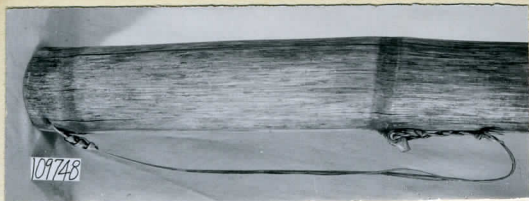

Stock.

Name Water carrier. Made from section of bamboo. Rattan handle  
(See note on back of card 109746)

1653

Collection R. F. Cummings Expedition,  
(F. C. Cole, 1907-8).

NEG-ALB.P. 458

Notes

Acc. 1060

Width

Length

Height

Price

None

109748