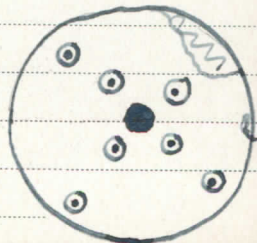

101914

ENT

Country Argentine Republic, South American

Locality Dist. San Isidro, Cafayate, Salta

People Calchaqui; Diaguite Culture

Name Spindle - whorl of greenish slate.

841

Button - shape with flat base & convex upper surface. Convex face plain & smooth; flat face decorated with raised circles with central dot.

Collection Manuel B. Zavaleta

Museum Purchase, 1904

Notes

slate

Width 3 Length Height .7

Acc.

894